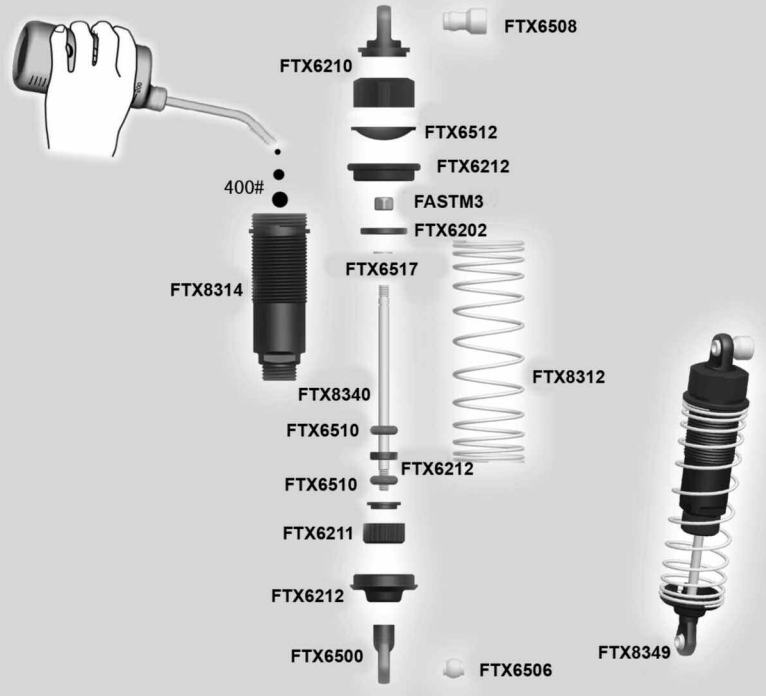

OUTLAW

**1/10TH SCALE 4WD RTR ELECTRIC
POWERED OFF ROAD ULTRA BUGGY**

COMPONENT AND UPGRADE PARTS LISTING

www.ftx-rc.com

Parts Diagram

Front Shocks

(Dia. 1-1)

Rear Shocks

(Dia. 1-2)

Front Diffential

(Dia. 2-3)

Front Gearbox Assembly

Parts Diagram

B O M

TYPE	ICON	SPEC	QTY
Round Head Self Tapping Hex Screw		2x10	4
Button Head Hex Screw		M3x8	2
		M3x10	2
		M3x12	3
Cap Head Hex Screw		M3x8	4
		M3x20	2
		M3x8	2
		M3x10	10
		M3x12	3
		M3x14	4
		M3x18	2
		M3x20	2
Set Screw		M4x4	1
		M4x10	2
Ring Self Tapping Screw		3x4	2
Washer		ø6xø0.14x0.2	2
Nylon Lock Nut		M3	2
E clip		ø2.5	5
O' Ring		ø9.02xø4.02xø1.55	4
		ø10xø3.02.5	4
		ø15.6xø12.6xø1.5	2
Ball Bearing		ø15xø10x4	2
		ø10xø5x4	6

Steering Assembly

Servo Assembly

Central Transmission

Parts Diagram

Rear Assembly

Parts List

The pictures are for reference only, please refer to actual object.

<p>Front Shock Tower 1pc FTX6200</p> 	<p>Front Shocks 2pc(AL) FTX6356</p> 	<p>Rear Shocks 2pc (A1) FTX8349</p> 	<p>Front Shock Spring 2pc FTX6204</p> 
<p>Rear Shock Spring 2pc FTX8312</p> 	<p>Front Shock Shaft & Piston Set 2sets FTX6206</p> 	<p>Rear Shock Shaft & Piston Set 2sets FTX8340</p> 	<p>Front Shock Body 2pc (AL) FTX8347</p> 
<p>Shock Lower holder & Adjust Ring 2sets FTX6212</p> 	<p>Rear Shock body 2pc (A1) FTX8341</p> 	<p>Shock Upper Cap 2sets FTX6210</p> 	<p>Shock Lower Caps 2sets FTX6211</p> 
<p>Front Lower Susp. Arm 2pc FTX6320</p> 	<p>Steering Knuckle Arm 1set FTX6215</p> 	<p>Uprights 2pc FTX216</p> 	<p>Front CVD 2pc FTX6322</p> 
<p>Front Susp. Holders 2pc FTX6220</p> 	<p>Bumper 1Set FTX6324</p> 	<p>Gearbox Housing Set 2pcs FTX6225</p> 	<p>Diff 16T Gear Washer 6pcs FTX6226</p> 
<p>Diff. Drive Gear w/pin 2sets FTX6227</p> 	<p>Diff Gearbox Set 1set FTX6236</p> 	<p>Diff Case 2pcs FTX6228</p> 	<p>Diff Drive Spur Gear 2pcs FTX6229</p> 