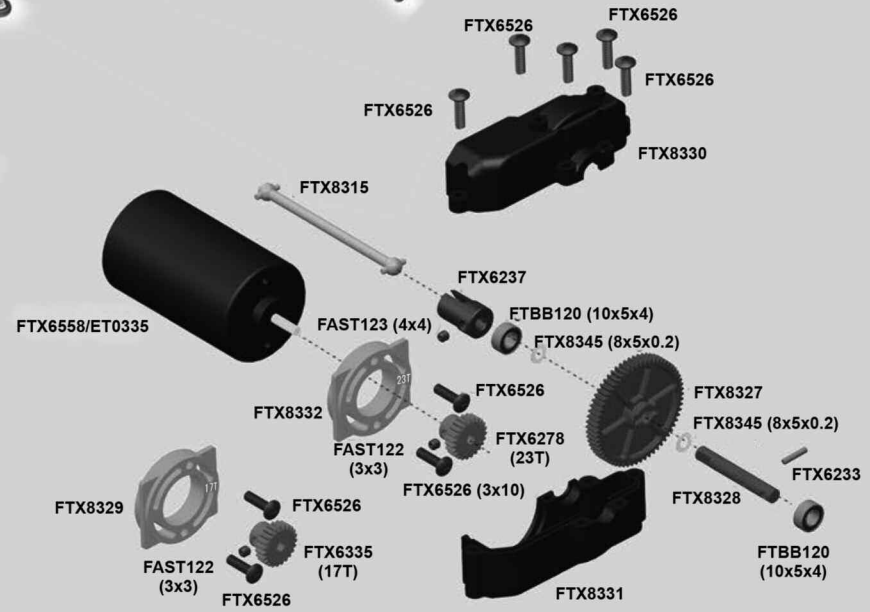

OUTLAW

**1/10TH SCALE 4WD RTR ELECTRIC
POWERED OFF ROAD ULTRA BUGGY**

COMPONENT AND UPGRADE PARTS LISTING

www.ftx-rc.com

Parts Diagram

Front Shocks

(Dia. 1-1)

Rear Shocks

(Dia. 1-2)

Front Diffential

(Dia. 2-3)

Front Gearbox Assembly

Parts Diagram

B O M

TYPE	ICON	SPEC	QTY
Round Head Self Tapping Hex Screw		2x10	4
Button Head Hex Screw		M3x8	2
		M3x10	2
		M3x12	3
Cap Head Hex Screw		M3x8	4
		M3x20	2
		M3x8	2
		M3x10	10
		M3x12	3
		M3x14	4
		M3x18	2
		M3x20	2
Set Screw		M4x4	1
		M4x10	2
Ring Self Tapping Screw		3x4	2
Washer		ø6xø0.14x0.2	2
Nylon Lock Nut		M3	2
E clip		ø2.5	5
O' Ring		ø9.02xø4.02xø1.55	4
		ø10xø3.02.5	4
		ø15.6xø12.6xø1.5	2
Ball Bearing		ø15xø10x4	2
		ø10xø5x4	6

Steering Assembly

Servo Assembly

Central Transmission

Parts Diagram

Rear Assembly

Parts List

The pictures are for reference only, please refer to actual object.

<p>Front Shock Tower 1pc FTX6200</p> 	<p>Front Shocks 2pc(AL) FTX6356</p> 	<p>Rear Shocks 2pc (A1) FTX8349</p> 	<p>Front Shock Spring 2pc FTX6204</p> 
<p>Rear Shock Spring 2pc FTX8312</p> 	<p>Front Shock Shaft & Piston Set 2sets FTX6206</p> 	<p>Rear Shock Shaft & Piston Set 2sets FTX8340</p> 	<p>Front Shock Body 2pc (AL) FTX8347</p> 
<p>Shock Lower holder & Adjust Ring 2sets FTX6212</p> 	<p>Rear Shock body 2pc (A1) FTX8341</p> 	<p>Shock Upper Cap 2sets FTX6210</p> 	<p>Shock Lower Caps 2sets FTX6211</p> 
<p>Front Lower Susp. Arm 2pc FTX6320</p> 	<p>Steering Knuckle Arm 1set FTX6215</p> 	<p>Uprights 2pc FTX216</p> 	<p>Front CVD 2pc FTX6322</p> 
<p>Front Susp. Holders 2pc FTX6220</p> 	<p>Bumper 1Set FTX6324</p> 	<p>Gearbox Housing Set 2pcs FTX6225</p> 	<p>Diff 16T Gear Washer 6pcs FTX6226</p> 
<p>Diff. Drive Gear w/pin 2sets FTX6227</p> 	<p>Diff Gearbox Set 1set FTX6236</p> 	<p>Diff Case 2pcs FTX6228</p> 	<p>Diff Drive Spur Gear 2pcs FTX6229</p> 