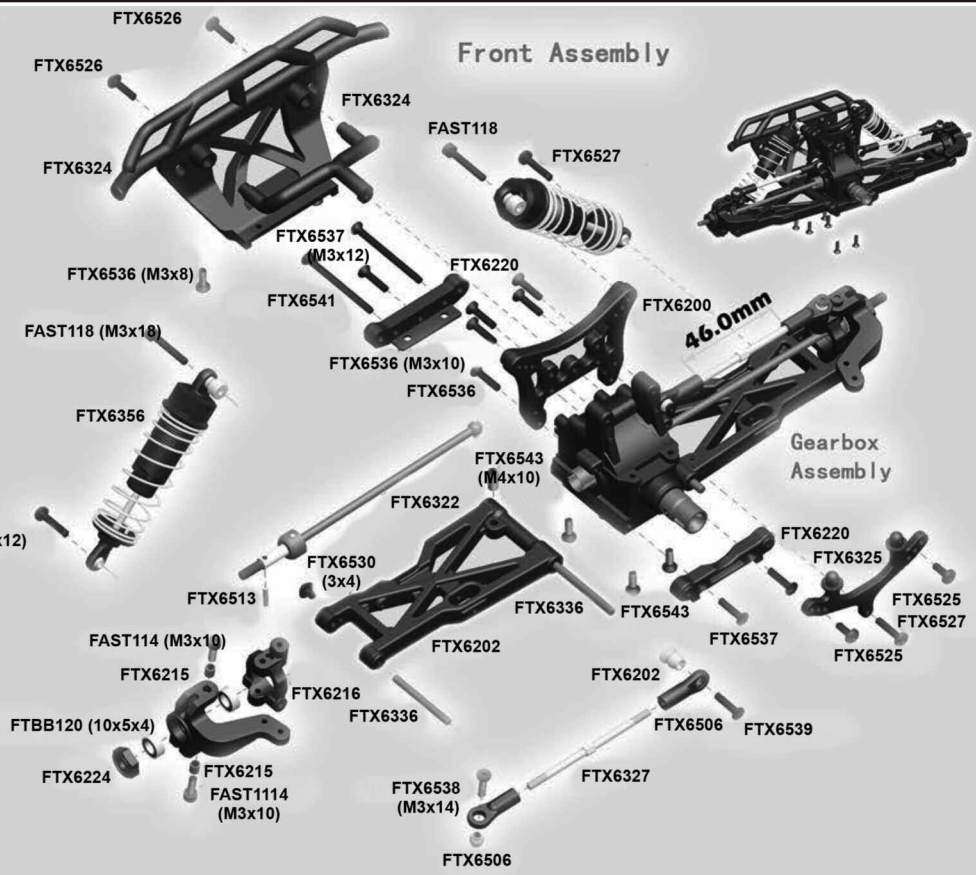

OUTLAW

**1/10TH SCALE 4WD RTR ELECTRIC
POWERED OFF ROAD ULTRA BUGGY**

COMPONENT AND UPGRADE PARTS LISTING

www.ftx-rc.com

Parts Diagram

Front Shocks

(Dia. 1-1)

Rear Shocks

(Dia. 1-2)

Front Diffential

(Dia. 2-3)

Front Gearbox Assembly

Parts Diagram

B O M

TYPE	ICON	SPEC	QTY
Round Head Self Tapping Hex Screw		2x10	4
Button Head Hex Screw		M3x8	2
		M3x10	2
		M3x12	3
Cap Head Hex Screw		M3x8	4
		M3x20	2
		M3x8	2
		M3x10	10
		M3x12	3
		M3x14	4
		M3x18	2
		M3x20	2
Set Screw		M4x4	1
		M4x10	2
Ring Self Tapping Screw		3x4	2
Washer		ø6xø0.14x0.2	2
Nylon Lock Nut		M3	2
E clip		ø2.5	5
O' Ring		ø9.02xø4.02xø1.55	4
		ø10xø3.02.5	4
		ø15.6xø12.6xø1.5	2
Ball Bearing		ø15xø10x4	2
		ø10xø5x4	6

Steering Assembly

Servo Assembly

Central Transmission

Parts Diagram

Rear Assembly

Parts List

The pictures are for reference only, please refer to actual object.

<p>Front Shock Tower 1pc FTX6200</p> 	<p>Front Shocks 2pc(AL) FTX6356</p> 	<p>Rear Shocks 2pc (A1) FTX8349</p> 	<p>Front Shock Spring 2pc FTX6204</p> 
<p>Rear Shock Spring 2pc FTX8312</p> 	<p>Front Shock Shaft & Piston Set 2sets FTX6206</p> 	<p>Rear Shock Shaft & Piston Set 2sets FTX8340</p> 	<p>Front Shock Body 2pc (AL) FTX8347</p> 
<p>Shock Lower holder & Adjust Ring 2sets FTX6212</p> 	<p>Rear Shock body 2pc (A1) FTX8341</p> 	<p>Shock Upper Cap 2sets FTX6210</p> 	<p>Shock Lower Caps 2sets FTX6211</p> 
<p>Front Lower Susp. Arm 2pc FTX6320</p> 	<p>Steering Knuckle Arm 1set FTX6215</p> 	<p>Uprights 2pc FTX216</p> 	<p>Front CVD 2pc FTX6322</p> 
<p>Front Susp. Holders 2pc FTX6220</p> 	<p>Bumper 1Set FTX6324</p> 	<p>Gearbox Housing Set 2pcs FTX6225</p> 	<p>Diff 16T Gear Washer 6pcs FTX6226</p> 
<p>Diff. Drive Gear w/pin 2sets FTX6227</p> 	<p>Diff Gearbox Set 1set FTX6236</p> 	<p>Diff Case 2pcs FTX6228</p> 	<p>Diff Drive Spur Gear 2pcs FTX6229</p> 