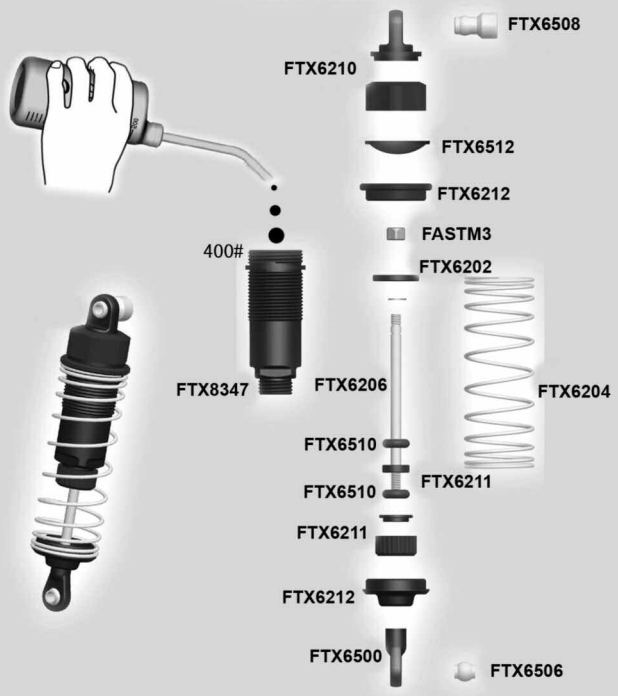

OUTLAW

**1/10TH SCALE 4WD RTR ELECTRIC
POWERED OFF ROAD ULTRA BUGGY**

COMPONENT AND UPGRADE PARTS LISTING

www.ftx-rc.com

Parts Diagram

Front Shocks

(Dia. 1-1)

Rear Shocks

(Dia. 1-2)

Front Diffential

(Dia. 2-3)

Front Gearbox Assembly

Parts Diagram

B O M

TYPE	ICON	SPEC	QTY
Round Head Self Tapping Hex Screw		2x10	4
Button Head Hex Screw		M3x8	2
		M3x10	2
		M3x12	3
Cap Head Hex Screw		M3x8	4
		M3x20	2
		M3x8	2
		M3x10	10
		M3x12	3
		M3x14	4
		M3x18	2
		M3x20	2
Set Screw		M4x4	1
		M4x10	2
Ring Self Tapping Screw		3x4	2
Washer		ø6xø0.14x0.2	2
Nylon Lock Nut		M3	2
E clip		ø2.5	5
O' Ring		ø9.02xø4.02xø1.55	4
		ø10xø3.02.5	4
		ø15.6xø12.6xø1.5	2
Ball Bearing		ø15xø10x4	2
		ø10xø5x4	6

Steering Assembly

Servo Assembly

Central Transmission

Parts Diagram

Rear Assembly

Parts List

The pictures are for reference only, please refer to actual object.

<p>Front Shock Tower 1pc FTX6200</p> 	<p>Front Shocks 2pc(AL) FTX6356</p> 	<p>Rear Shocks 2pc (A1) FTX8349</p> 	<p>Front Shock Spring 2pc FTX6204</p> 
<p>Rear Shock Spring 2pc FTX8312</p> 	<p>Front Shock Shaft & Piston Set 2sets FTX6206</p> 	<p>Rear Shock Shaft & Piston Set 2sets FTX8340</p> 	<p>Front Shock Body 2pc (AL) FTX8347</p> 
<p>Shock Lower holder & Adjust Ring 2sets FTX6212</p> 	<p>Rear Shock body 2pc (A1) FTX8341</p> 	<p>Shock Upper Cap 2sets FTX6210</p> 	<p>Shock Lower Caps 2sets FTX6211</p> 
<p>Front Lower Susp. Arm 2pc FTX6320</p> 	<p>Steering Knuckle Arm 1set FTX6215</p> 	<p>Uprights 2pc FTX216</p> 	<p>Front CVD 2pc FTX6322</p> 
<p>Front Susp. Holders 2pc FTX6220</p> 	<p>Bumper 1Set FTX6324</p> 	<p>Gearbox Housing Set 2pcs FTX6225</p> 	<p>Diff 16T Gear Washer 6pcs FTX6226</p> 
<p>Diff. Drive Gear w/pin 2sets FTX6227</p> 	<p>Diff Gearbox Set 1set FTX6236</p> 	<p>Diff Case 2pcs FTX6228</p> 	<p>Diff Drive Spur Gear 2pcs FTX6229</p> 