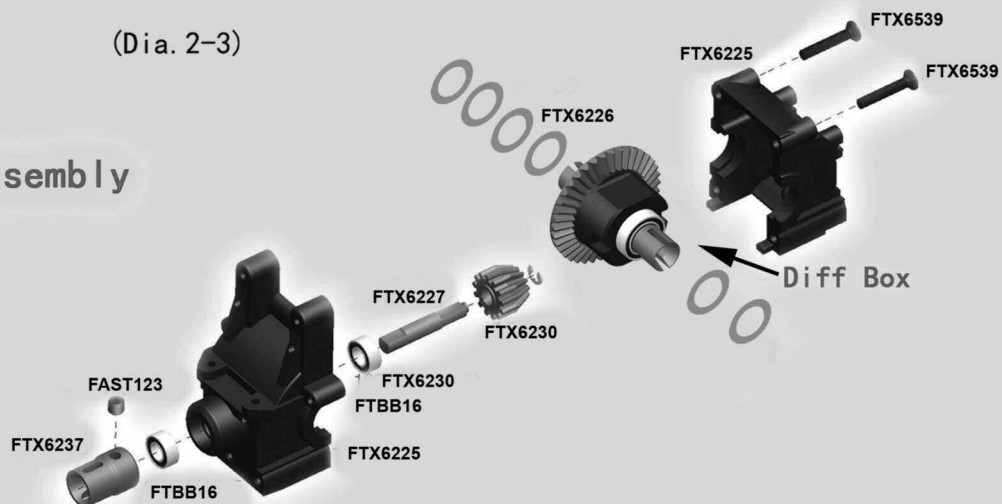

OUTLAW

**1/10TH SCALE 4WD RTR ELECTRIC
POWERED OFF ROAD ULTRA BUGGY**

COMPONENT AND UPGRADE PARTS LISTING

www.ftx-rc.com

Parts Diagram

Front Shocks

(Dia. 1-1)

Rear Shocks

(Dia. 1-2)

Front Diffential

(Dia. 2-3)

Front Gearbox Assembly

Parts Diagram

B O M

TYPE	ICON	SPEC	QTY
Round Head Self Tapping Hex Screw		2x10	4
Button Head Hex Screw		M3x8	2
		M3x10	2
		M3x12	3
Cap Head Hex Screw		M3x8	4
		M3x20	2
		M3x8	2
		M3x10	10
		M3x12	3
		M3x14	4
		M3x18	2
		M3x20	2
Set Screw		M4x4	1
		M4x10	2
Ring Self Tapping Screw		3x4	2
Washer		ø6xø0.14x0.2	2
Nylon Lock Nut		M3	2
E clip		ø2.5	5
O' Ring		ø9.02xø4.02xø1.55	4
		ø10xø3.02.5	4
		ø15.6xø12.6xø1.5	2
Ball Bearing		ø15xø10x4	2
		ø10xø5x4	6

Steering Assembly

Servo Assembly

Central Transmission

Parts Diagram

Rear Assembly

Parts List

The pictures are for reference only, please refer to actual object.

<p>Front Shock Tower 1pc FTX6200</p> 	<p>Front Shocks 2pc(AL) FTX6356</p> 	<p>Rear Shocks 2pc (A1) FTX8349</p> 	<p>Front Shock Spring 2pc FTX6204</p> 
<p>Rear Shock Spring 2pc FTX8312</p> 	<p>Front Shock Shaft & Piston Set 2sets FTX6206</p> 	<p>Rear Shock Shaft & Piston Set 2sets FTX8340</p> 	<p>Front Shock Body 2pc (AL) FTX8347</p> 
<p>Shock Lower holder & Adjust Ring 2sets FTX6212</p> 	<p>Rear Shock body 2pc (A1) FTX8341</p> 	<p>Shock Upper Cap 2sets FTX6210</p> 	<p>Shock Lower Caps 2sets FTX6211</p> 
<p>Front Lower Susp. Arm 2pc FTX6320</p> 	<p>Steering Knuckle Arm 1set FTX6215</p> 	<p>Uprights 2pc FTX216</p> 	<p>Front CVD 2pc FTX6322</p> 
<p>Front Susp. Holders 2pc FTX6220</p> 	<p>Bumper 1Set FTX6324</p> 	<p>Gearbox Housing Set 2pcs FTX6225</p> 	<p>Diff 16T Gear Washer 6pcs FTX6226</p> 
<p>Diff. Drive Gear w/pin 2sets FTX6227</p> 	<p>Diff Gearbox Set 1set FTX6236</p> 	<p>Diff Case 2pcs FTX6228</p> 	<p>Diff Drive Spur Gear 2pcs FTX6229</p> 