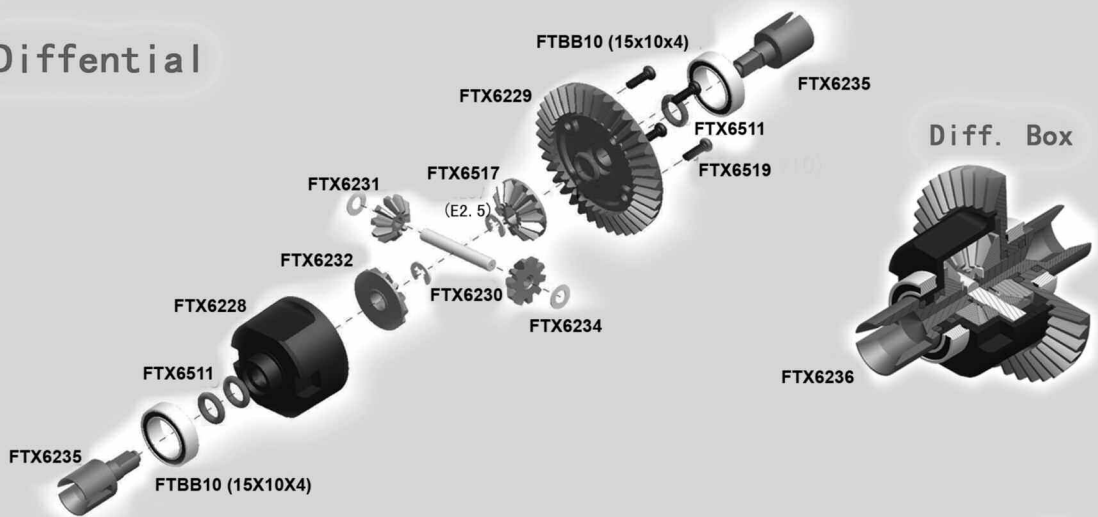

OUTLAW

**1/10TH SCALE 4WD RTR ELECTRIC
POWERED OFF ROAD ULTRA BUGGY**

COMPONENT AND UPGRADE PARTS LISTING

www.ftx-rc.com

Parts Diagram

Front Shocks

(Dia. 1-1)

Rear Shocks

(Dia. 1-2)

Front Diffential

(Dia. 2-3)

Front Gearbox Assembly

Parts Diagram

B O M

TYPE	ICON	SPEC	QTY
Round Head Self Tapping Hex Screw		2x10	4
Button Head Hex Screw		M3x8	2
		M3x10	2
		M3x12	3
Cap Head Hex Screw		M3x8	4
		M3x20	2
		M3x8	2
		M3x10	10
		M3x12	3
		M3x14	4
		M3x18	2
		M3x20	2
Set Screw		M4x4	1
		M4x10	2
Ring Self Tapping Screw		3x4	2
Washer		ø6xø0.14x0.2	2
Nylon Lock Nut		M3	2
E clip		ø2.5	5
O' Ring		ø9.02xø4.02xø1.55	4
		ø10xø3.02.5	4
		ø15.6xø12.6xø1.5	2
Ball Bearing		ø15xø10x4	2
		ø10xø5x4	6